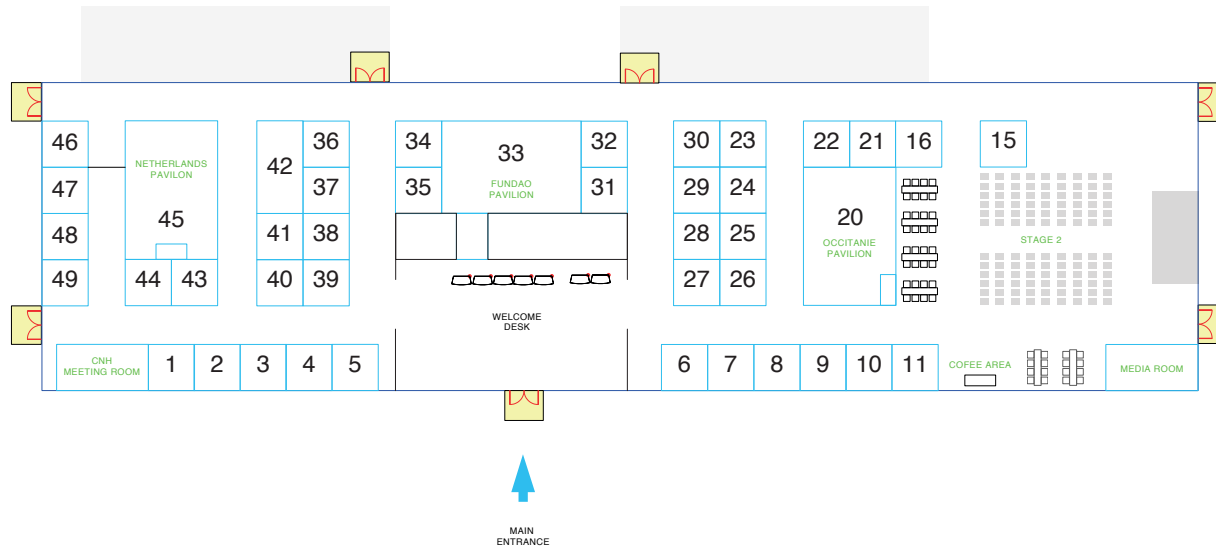

ROBOT ZONE
(static display)
25x20m

ROBOT ZONE
(static display)
25x20m