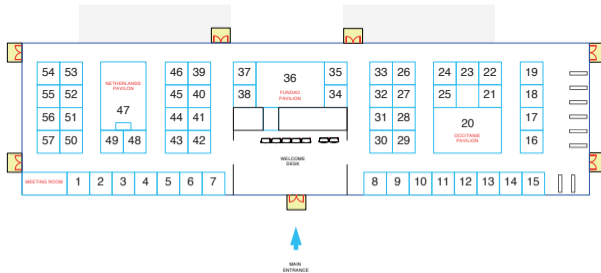

ROBOT ZONE
(static display)
25x20m

ROBOT ZONE
(static display)
25x20m